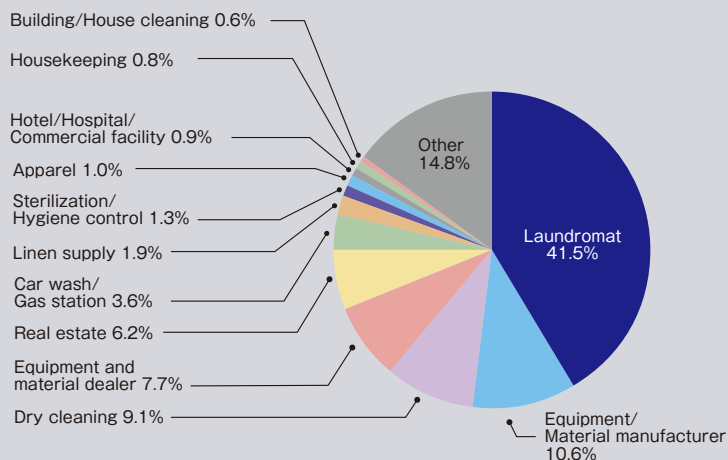

At A Glance

2022 PACIFICO YOKOHAMA Show Results

Number of exhibitors

39 companies 106 booths

Number of Visitors

2,477 visitors

Category of Visitors

Participation Scheme