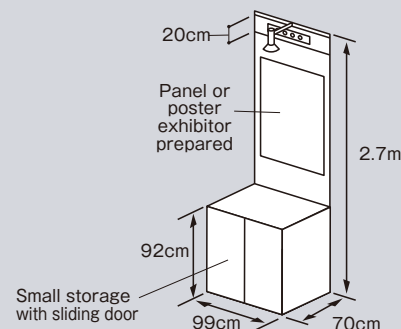

All listed prices are including tax.

Discount

Early Bird : JPY11,000 / booth (Deadline : July 31, 2023)

2022 Exhibitor : JPY33,000 / booth

Seminar Presentation

ICLE exhibitor is entitled to have a free presentation at the seminar room.

- 45min/1slot. Allocated time slot/schedule are subject to change by the organizer.
- This scheme is on a first come, first served basis.
- Basic video and audio equipments for the seminar will be provided.
- If you need a bilingual support, please ask the show management office for paid translation service in advance.

Exhibition Timeline

**2023
April**

Start Applying
for Exhibition

**July 31st
(Mon.)**

Early Bird
Deadline

**September 29th
(Fri.)**

Application
Deadline

Show Date
**December
7 - 8**

Contact

Show Management Office

c/o JC Resonance Co., Ltd. 1-12-2 Shirokane, Minato-ku, Tokyo 108-0072, Japan

E-mail:office@jc-resonance.co.jp